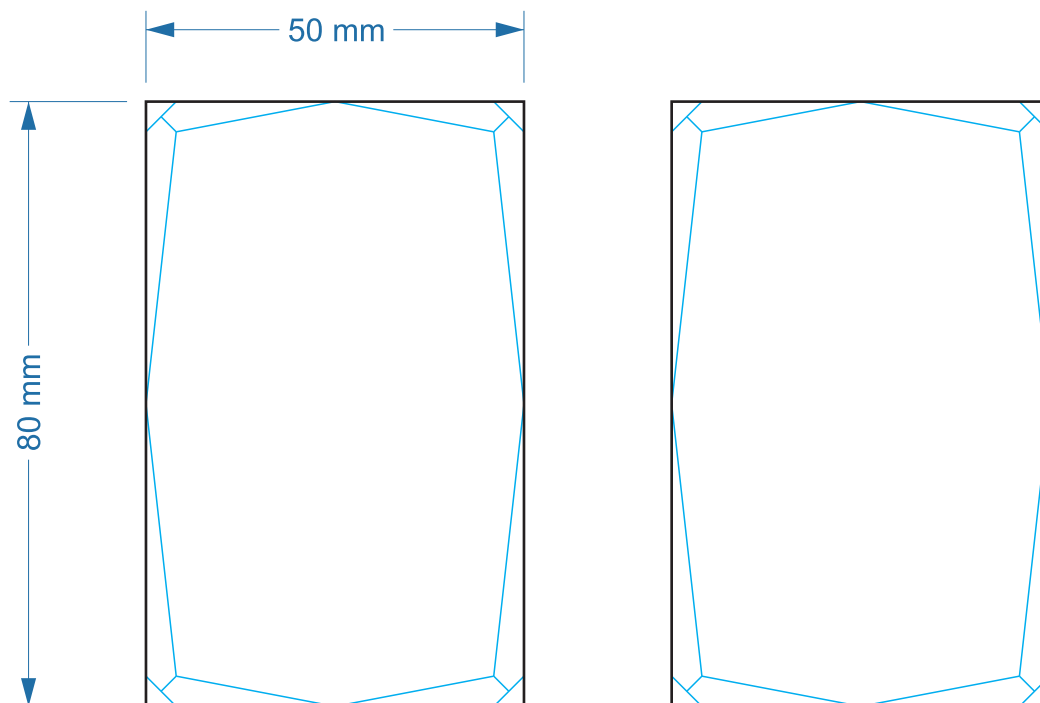

Component Code: BCD0128

Size: 80mm

*Front View*

*Side View*

*Top View*