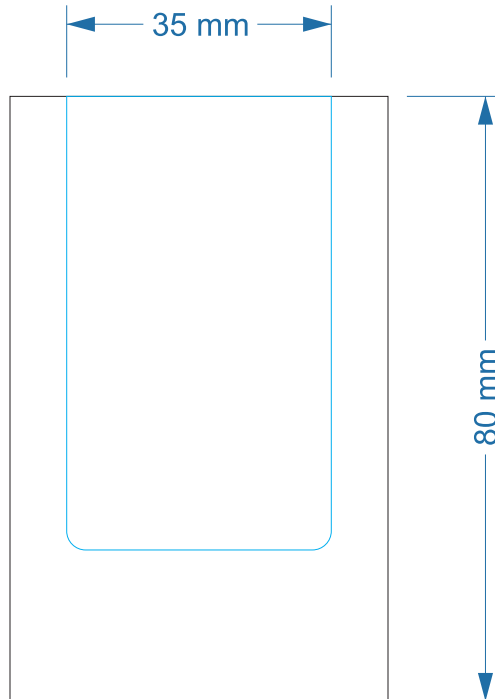

Component Code: BCD0135

Size: 80mm

*Front View*

*Top View*